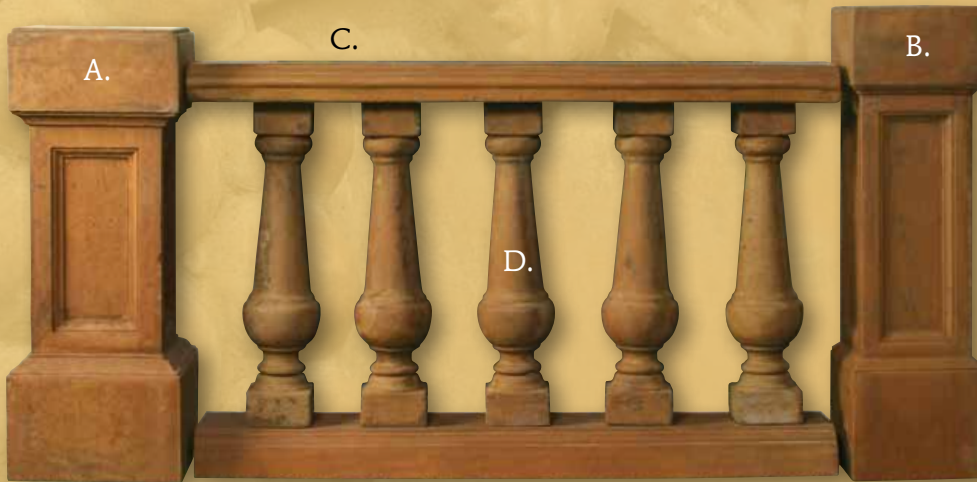

COLUMNS, BALUSTRADES & PEDESTALS

Terra Cotta Moss

Terra Cotta

- A. 3004 Classic End Pillar - 41"H 14"W
- B. 3005 Classic Pillar - 44"H 12"W
- C. 3000 Balustrade Capping - 60"L 4"Thick 9"W
- D. 3002 Balustrade Pin - 30"H 6"W
- E. 3001 Balustrade Coping - 60"L 4.5"Thick 12"W

3020 Grape Vine Column
87"H 14" Square Base

Stone

6126 Dining Table Base
29"H 24"W

Stone

6232 Corinthian Column
29"H 17"L 9"D

White Cement

3022 Fluted Column
115"H 9"D Top
10"D Base

3014 Small Attic Base
3"H 12"W square

3013 Medium Attic Base
7"H 13.5"W square

Total height
with base: 125"

New Bronze

646 Pedestal
19"H 19"W

Copper

650 Large Pedestal
18.5"H 31"W 27"D

Stone

641 Large
Classic Base
23"H 19"W