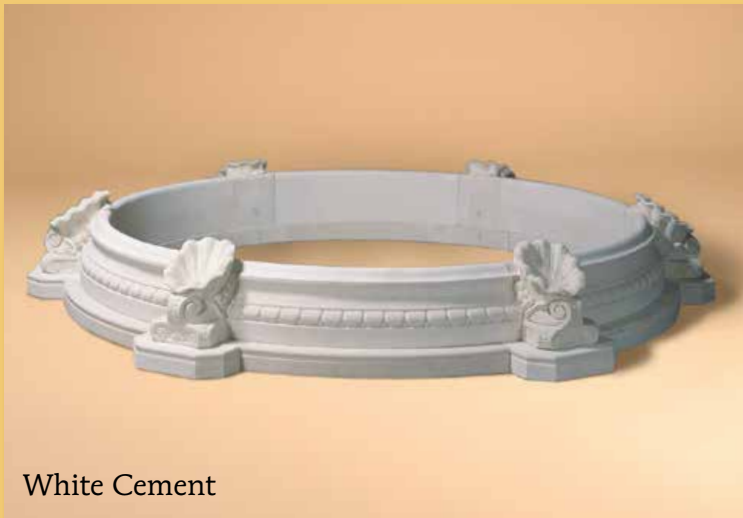

327 Disappearing Pond - 10"H 30"W Base: 23"W

Stone

322 Wall Basin - 10"H 54-1/2"W 36"D

Terra Cotta Moss

1040 Lion Pond (16 pieces to make pond) - 25"H 11'W

SLC Small Leaf Coping - 17 pieces to make pool
11"H 23"W 7"Thick - 10' ϕ

BLC Big Leaf Coping - 6 pieces to make pool
14"H 36"W 5"Thick - 6' ϕ

1032 Shell Pond Coping
15"H 10' 8" outside diameter
8' 4" inside diameter of pond

1103A Curved Pond Coping - 9"H
1103B Curved Pond Coping - 9"H
1103C Corner Pond Coping - 9"H