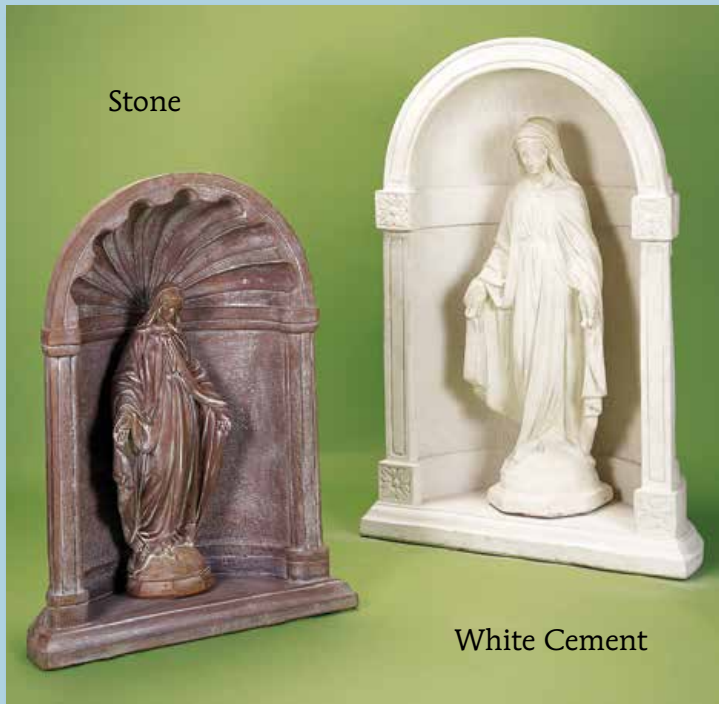

RELIGIOUS STATUARY

Sandstone

528 Virgin of Guadalupe
31"H 15"W 9"D - 8.5"W 8.5"D Base

Terra Cotta Moss

529 Virgin of Guadalupe
Large
50"H 22"W
Base: 12"W 10"D

Terra Cotta Moss

539 Virgin of Guadalupe
41"H 20.5"W - Base: 12.5"W 12"D

451 St. Anthony
30"H 8"W

Sandstone

696 Our Lady of
Lourdes
42"H 12"W

464 Our Lady of
Lourdes
60"H 14"W 15.5"D

Stone

696A Our Lady
of Lourdes
5'H 17"W
16"D Base

Stone

White Cement

459 Madonna with Grotto
37"H 28"W 14"D
460 Grotto only
520 Madonna only - 25"H

461 Large Madonna with Grotto
48"H 33"W 17"D
462 Grotto only
519 Madonna only - 38"H

Sandstone

Stone

519 Lg. Madonna
38"H 12"W 10"D